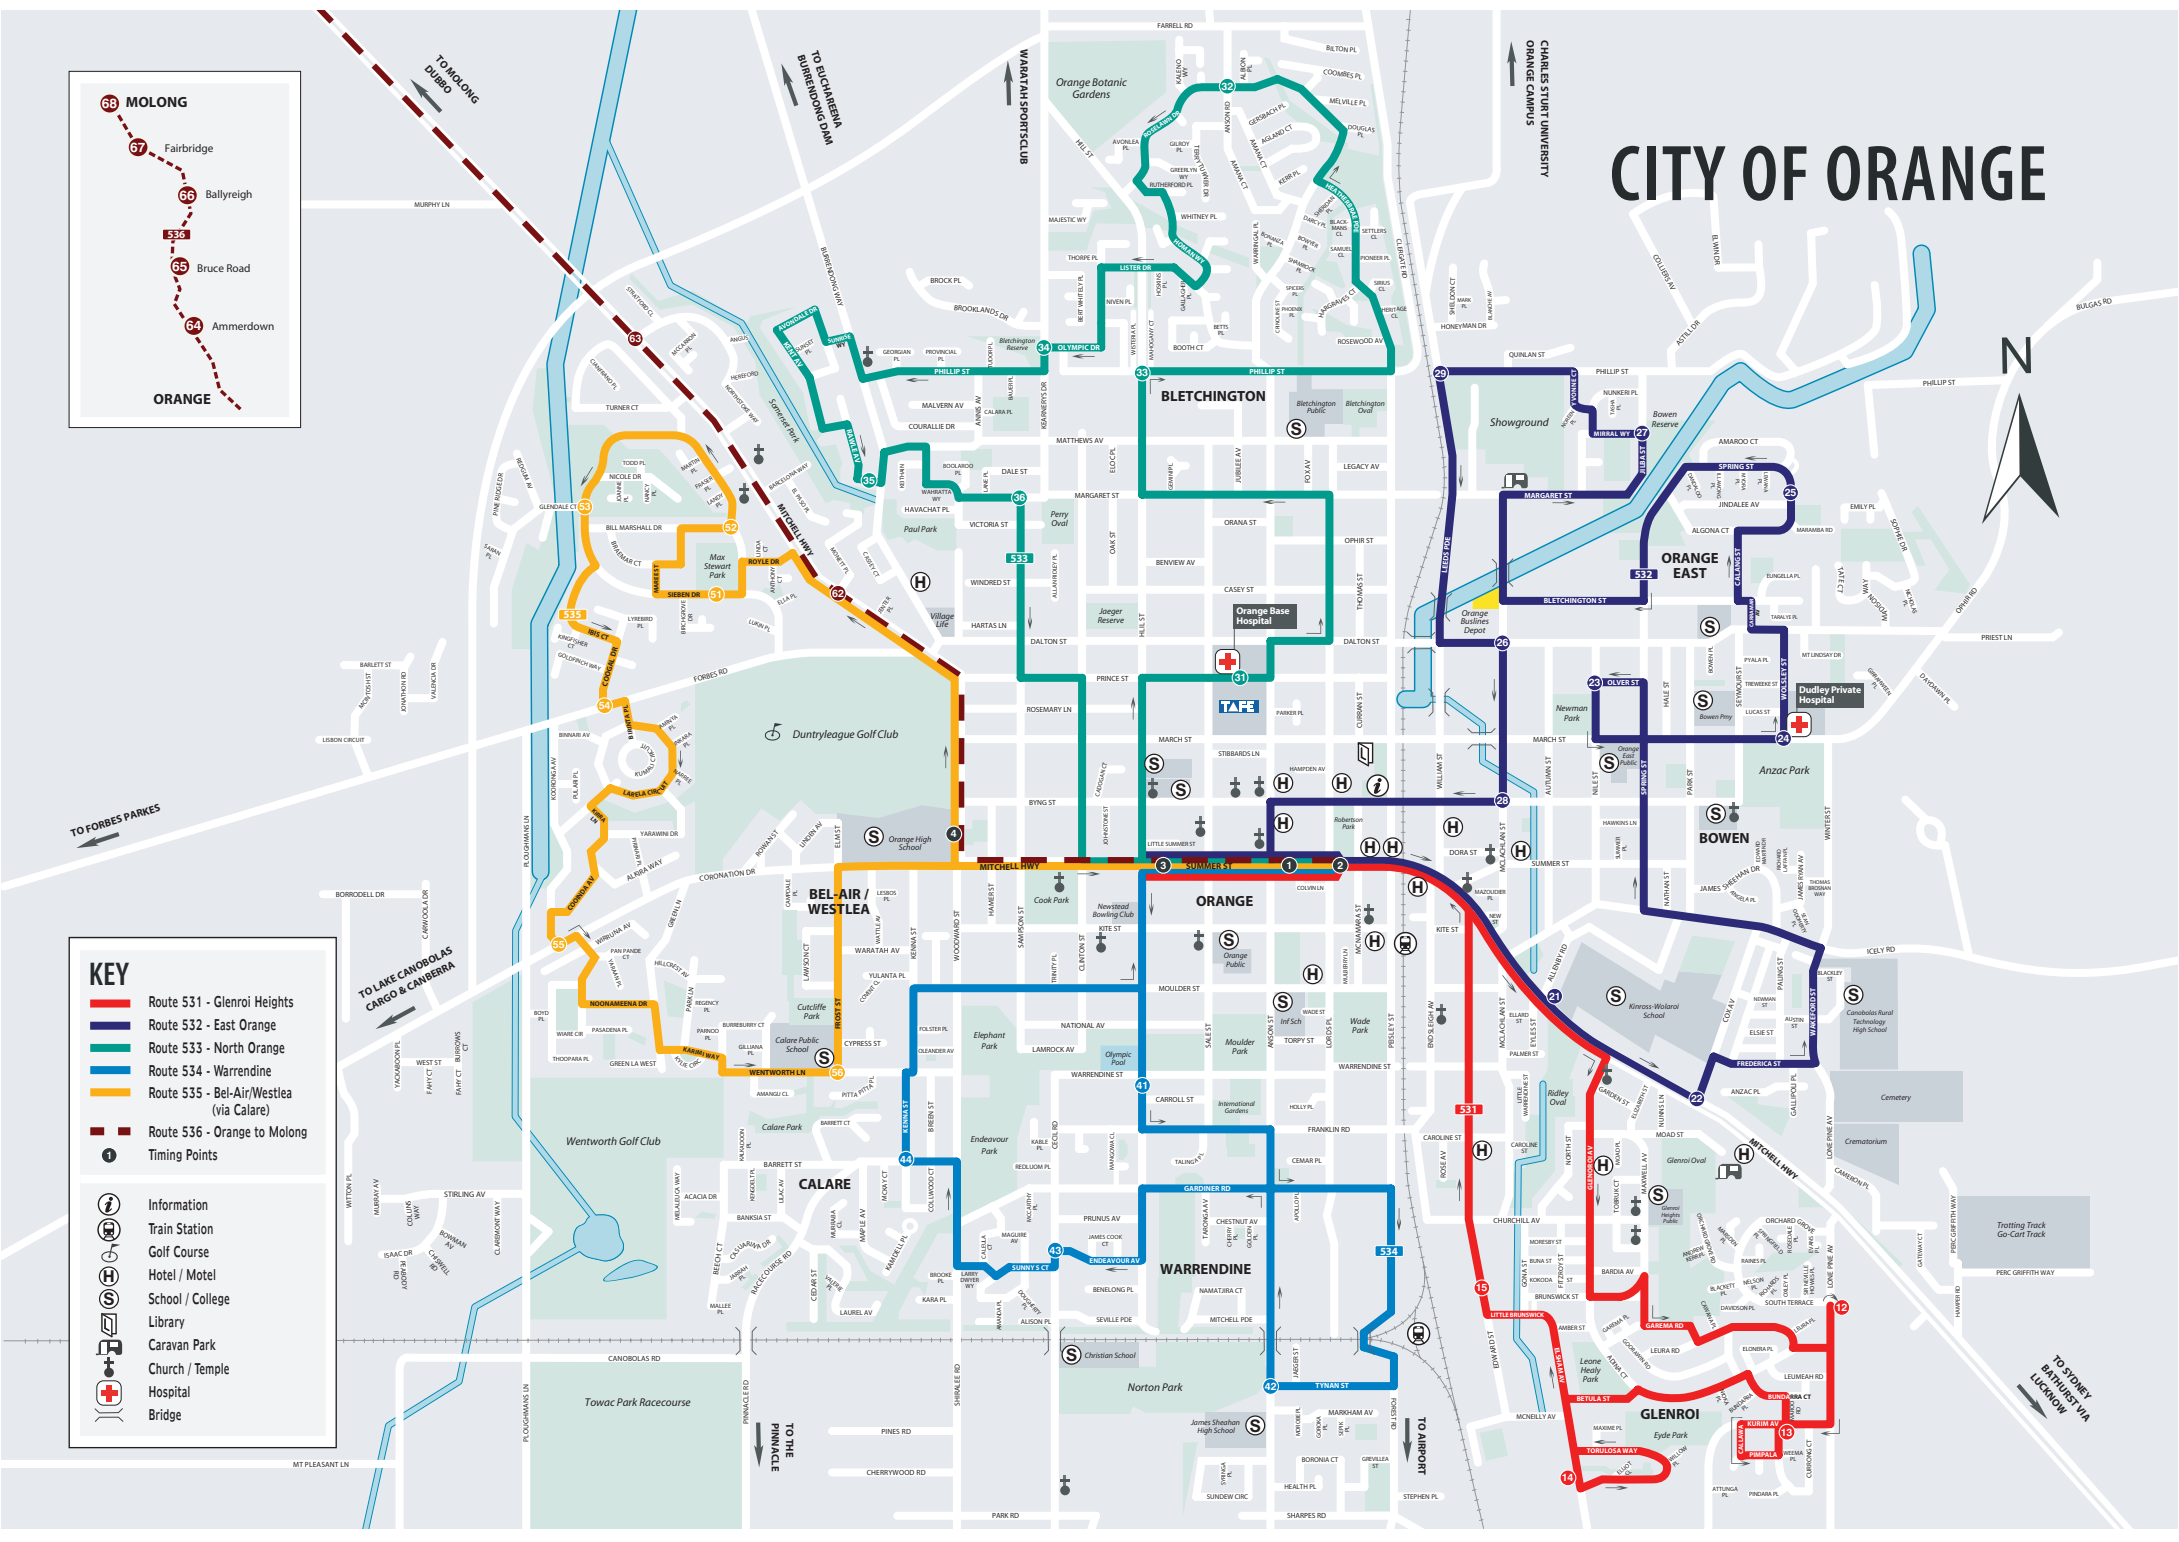

CITY OF ORANGE

KEY

- Route 531 - Glenroi Heights
- Route 532 - East Orange
- Route 533 - North Orange
- Route 534 - Warrendine
- Route 535 - Bel-Air/Westlea (via Calare)
- Route 536 - Orange to Molong
- 1** Timing Points

- Information
- Train Station
- Golf Course
- Hotel / Motel
- School / College
- Library
- Caravan Park
- Church / Temple
- Hospital
- Bridge

TO STONEY BATHURST VIA LUCKNOW

TO AIRPORT

TO THE PINNACLE

TO LAKE CANOBOLAS CARGO & CANBERRA

TO FORBES PARKES

TO MOLONG DUBBO

TO BIRBAHRA VIA BUNBURY PARK

WARREN SPORTS CLUB

CHARLES STURT UNIVERSITY ORANGE CAMPUS

TO STONEY BATHURST VIA LUCKNOW

TO AIRPORT

TO THE PINNACLE

TO LAKE CANOBOLAS CARGO & CANBERRA

TO FORBES PARKES

TO MOLONG DUBBO

TO BIRBAHRA VIA BUNBURY PARK

WARREN SPORTS CLUB

CHARLES STURT UNIVERSITY ORANGE CAMPUS