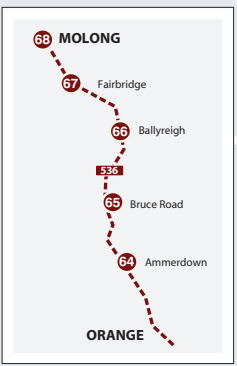

CITY OF ORANGE

KEY

- Route 531 - Glenroi Heights
- Route 532 - East Orange
- Route 533 - North Orange
- Route 534 - Warrendine
- Route 535 - Bel-Air/Westlea (via Calare)
- Route 536 - Orange to Molong
- 1** Timing Points

- Information
- Train Station
- Golf Course
- Hotel / Motel
- School / College
- Library
- Caravan Park
- Church / Temple
- Hospital
- Bridge

TO STONEY BATHURST VIA LUCKNOW

TO AIRPORT

TO THE PINNACLE

TO LAKE CANOBOLAS CARGO & CANBERRA

TO FORBES PARKES

TO MOLONG DUBBO

TO BIRBAHRA VIA BUNBURY PARK

WARREN SPORTS CLUB

CHARLES STURT UNIVERSITY ORANGE CAMPUS

TO STONEY BATHURST VIA LUCKNOW

TO AIRPORT

TO THE PINNACLE

TO LAKE CANOBOLAS CARGO & CANBERRA

TO FORBES PARKES

TO MOLONG DUBBO

TO BIRBAHRA VIA BUNBURY PARK

WARREN SPORTS CLUB

CHARLES STURT UNIVERSITY ORANGE CAMPUS